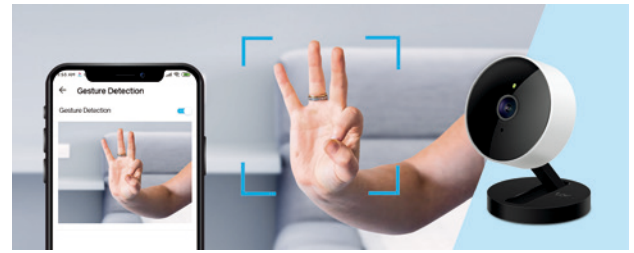

- 2K 4MP Live View
- Starlight Vision
- Two-Way Audio
- No Hub Required
- Smart Detection and Notifications
- Sound and Light Alarm
- Voice Control
- Gesture Detection

Tapo C120

Smart Detection and Notifications

Receive notifications based on intelligent algorithms that understand people's movements, a baby crying or your actions of pet.

Gesture Detection

Control your camera with simple gestures.

Outdoor Smart Cameras