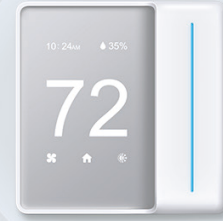

Integrated Control for Sensible Comfort

Smart Thermostat

E200