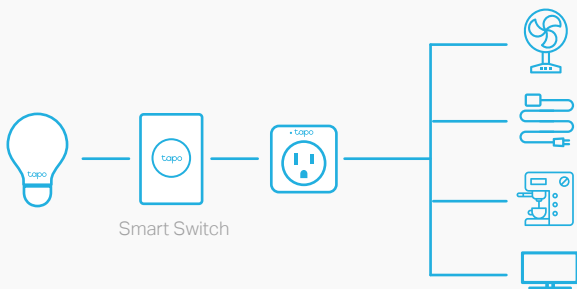

Individual Control

Manage each smart outlet individually - USB ports always on.

Smart Plug

Tapo P105 Mini Smart Wi-Fi Plug

- Remote Control
- Voice Control
- Schedule & Timer
- Away Mode

Remote Control

Manage plugged-in devices with the Tapo App.

Smart Remote Dimmer Switch

Tapo S200D Smart Remote Dimmer Switch

- Smart Actions
- SOS Button
- Flexible Installation
- Customized Actions
- Long Battery Life
- Control from Multiple Locations

Smart Actions

Control and set multiple lights, electronics, and other Tapo smart appliances with the button.

Customized Actions

Single tap, double tap, and rotating options enable you to trigger three actions, all from one button.