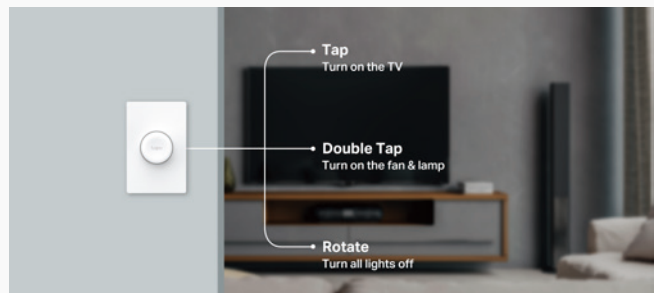

Individual Control

Manage each smart outlet individually - USB ports always on.

Smart Plug

Tapo P105 Mini Smart Wi-Fi Plug

- Remote Control
- Voice Control
- Schedule & Timer
- Away Mode

Remote Control

Manage plugged-in devices with the Tapo App.

Smart Remote Dimmer Switch

Tapo S200D Smart Remote Dimmer Switch

- Smart Actions
- SOS Button
- Flexible Installation
- Customized Actions
- Long Battery Life
- Control from Multiple Locations

Smart Actions

Control and set multiple lights, electronics, and other Tapo smart appliances with the button.

Customized Actions

Single tap, double tap, and rotating options enable you to trigger three actions, all from one button.