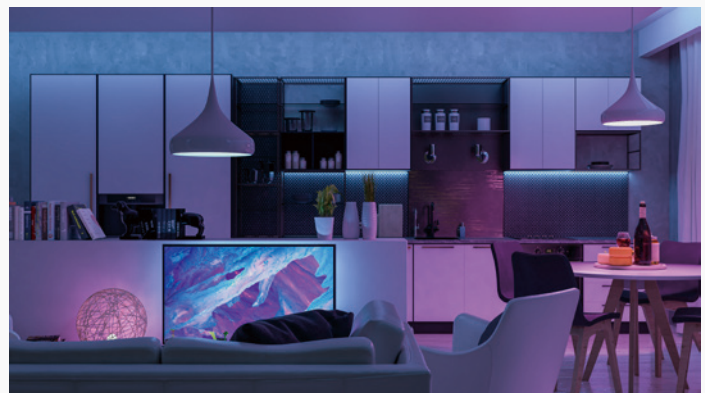

Sync to Sound

Bounce to the beat of your favorite tunes.

Coordinate the vibrant colors to your songs and fill your life with energy.

- Number of lamp beads: 150
- Light color: RGB+IC
- Length: 16.4 ft (Cut to size every 10 cm)
- Color: 16 million hues
- Nominal Life Time: Up to 22.8 years (Based on 3 hrs/day)
- Power Consumption: 20.5 W
- Voltage: 120 VAC, 60Hz